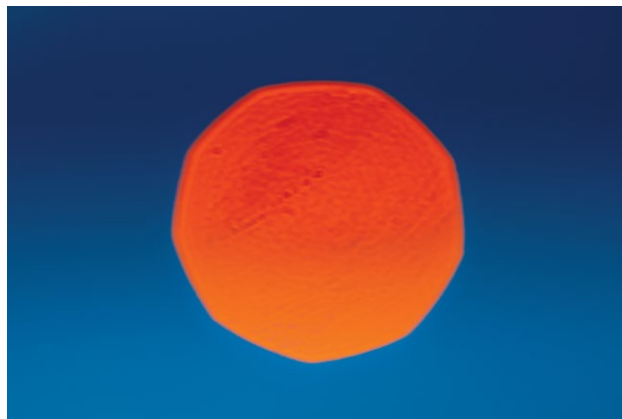

FLITTER

PRECIPICE

RISE COLLECTION
BEN WILLIAMS | FINE ART PHOTOGRAPHY

PIGMENT INK ON ARCHIVAL GOLD FIBRE GLOSS 310GSM AND FRAMED ART GLASS
MEASUREMENTS REFERS TO OVERALL FRAMED SIZE
ALL PHOTOS ARE LIMITED EDITION OF 10 TOTAL PRINTS

LAHJA

RUMINATE

RISE COLLECTION
BEN WILLIAMS | FINE ART PHOTOGRAPHY

PIGMENT INK ON ARCHIVAL GOLD FIBRE GLOSS 310GSM AND FRAMED ART GLASS
MEASUREMENTS REFERS TO OVERALL FRAMED SIZE
ALL PHOTOS ARE LIMITED EDITION OF 10 TOTAL PRINTS