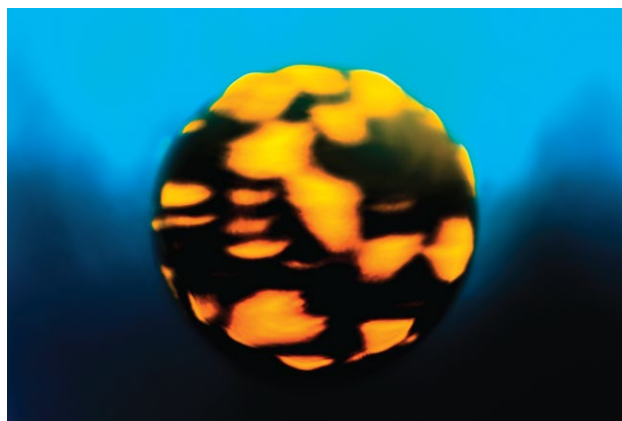

RISE
COLLECTION

BEN WILLIAMS
FINE ART PHOTOGRAPHY

RISE COLLECTION
BEN WILLIAMS | FINE ART PHOTOGRAPHY

PIGMENT INK ON ARCHIVAL GOLD FIBRE GLOSS 310GSM AND FRAMED ART GLASS
MEASUREMENTS REFERS TO OVERALL FRAMED SIZE
ALL PHOTOS ARE LIMITED EDITION OF 10 TOTAL PRINTS

FLITTER

PRECIPICE

RISE COLLECTION
BEN WILLIAMS | FINE ART PHOTOGRAPHY

PIGMENT INK ON ARCHIVAL GOLD FIBRE GLOSS 310GSM AND FRAMED ART GLASS
MEASUREMENTS REFERS TO OVERALL FRAMED SIZE
ALL PHOTOS ARE LIMITED EDITION OF 10 TOTAL PRINTS