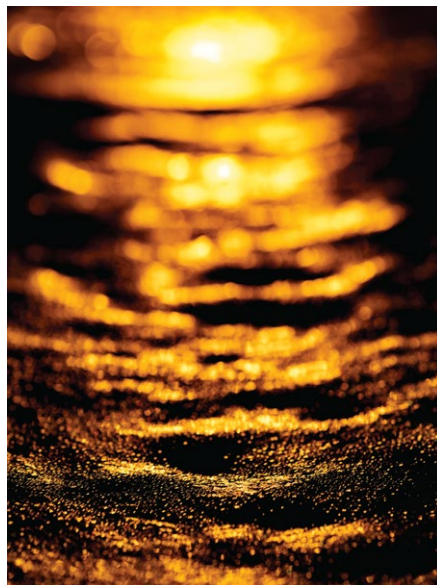

FLOAT

AURINKO

17 DEGREES

IN-BETWEEN COLLECTION  
BEN WILLIAMS | FINE ART PHOTOGRAPHY

---

PIGMENT PRINT ON ARCHIVAL GOLD FIBRE GLOSS 310GSM AND FRAMED

GLISTENING

INSPIRE

DREAMS

IN-BETWEEN COLLECTION  
BEN WILLIAMS | FINE ART PHOTOGRAPHY

---

PIGMENT PRINT ON ARCHIVAL GOLD FIBRE GLOSS 310GSM AND FRAMED

PERTH CITY SKYLINE

NATURES SKYLINE

GLOW

GROW