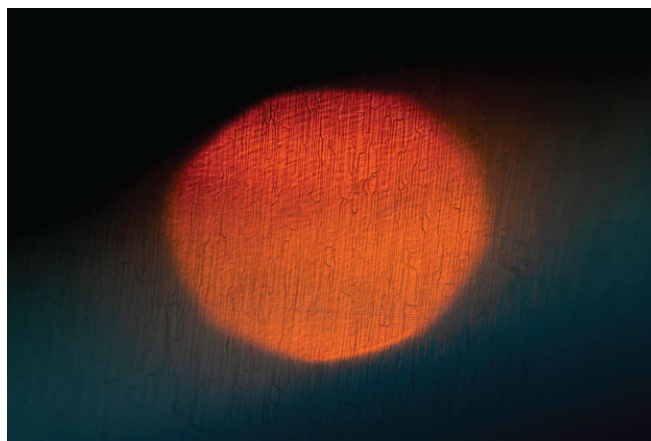

IN-BETWEEN  
COLLECTION

BEN WILLIAMS  
FINE ART PHOTOGRAPHY

IN-BETWEEN COLLECTION  
BEN WILLIAMS | FINE ART PHOTOGRAPHY

---

PIGMENT PRINT ON ARCHIVAL GOLD FIBRE GLOSS 310GSM AND FRAMED

CLARITY

ELEVATE

GLAMOUR

IN-BETWEEN COLLECTION  
BEN WILLIAMS | FINE ART PHOTOGRAPHY

---

PIGMENT PRINT ON ARCHIVAL GOLD FIBRE GLOSS 310GSM AND FRAMED

EVOLVE

TRANSITION

REFLECT

IN-BETWEEN COLLECTION  
BEN WILLIAMS | FINE ART PHOTOGRAPHY

---

PIGMENT PRINT ON ARCHIVAL GOLD FIBRE GLOSS 310GSM AND FRAMED

PERSISTENT

NURTURE

TRANSFIXED

IN-BETWEEN COLLECTION  
BEN WILLIAMS | FINE ART PHOTOGRAPHY

---

PIGMENT PRINT ON ARCHIVAL GOLD FIBRE GLOSS 310GSM AND FRAMED