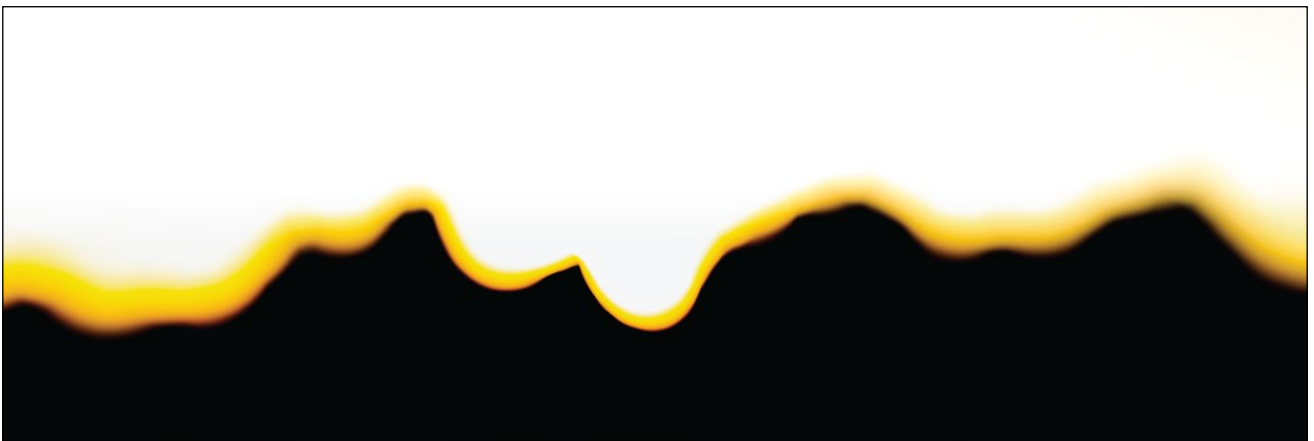

DREAMS

IN-BETWEEN COLLECTION  
BEN WILLIAMS | FINE ART PHOTOGRAPHY

---

PIGMENT PRINT ON ARCHIVAL GOLD FIBRE GLOSS 310GSM AND FRAMED

PERTH CITY SKYLINE

NATURES SKYLINE

GLOW

GROW

**IN-BETWEEN COLLECTION**  
**BEN WILLIAMS | FINE ART PHOTOGRAPHY**

---

**BEGINNING**

**46 X 34CM \$390**  
**109 X 80CM \$1500**

The Dandelion, synonymous with making a wish, symbolises the beginning of my journey as an artist. The "in-between" refers to the time between making a wish and realising its fulfilment.

In his premiere solo exhibition, Ben explores the "in-between" - the feeling of being lost or found in a moment, represented by the nexus of time and light as the sun meets the horizon.

Explore Ben's latest body of work from May 29th and enjoy a visual exposition of the shapes and colours of the "in-between".