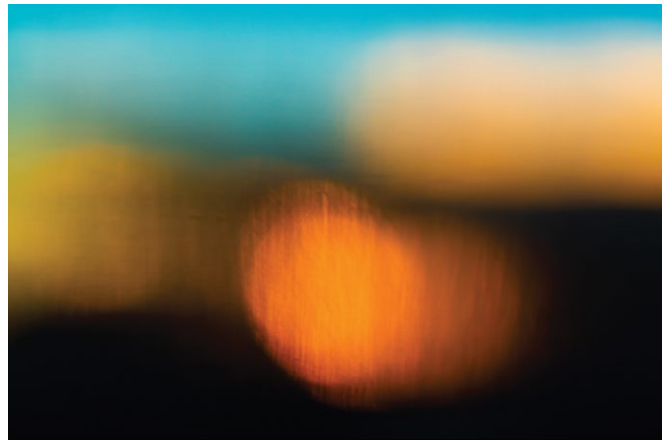

IN-BETWEEN  
COLLECTION

BEN WILLIAMS  
FINE ART PHOTOGRAPHY

IN-BETWEEN COLLECTION  
BEN WILLIAMS | FINE ART PHOTOGRAPHY

---

PIGMENT PRINT ON ARCHIVAL GOLD FIBRE GLOSS 310GSM AND FRAMED

CLARITY

ELEVATE

GLAMOUR

IN-BETWEEN COLLECTION  
BEN WILLIAMS | FINE ART PHOTOGRAPHY

---

PIGMENT PRINT ON ARCHIVAL GOLD FIBRE GLOSS 310GSM AND FRAMED

EVOLVE

TRANSITION

REFLECT

IN-BETWEEN COLLECTION  
BEN WILLIAMS | FINE ART PHOTOGRAPHY

In his premiere solo exhibition, Ben explores the "in-between" - the feeling of being lost or found in a moment, represented by the nexus of time and light as the sun meets the horizon.

Explore Ben's latest body of work from May 29th and enjoy a visual exposition of the shapes and colours of the "in-between".