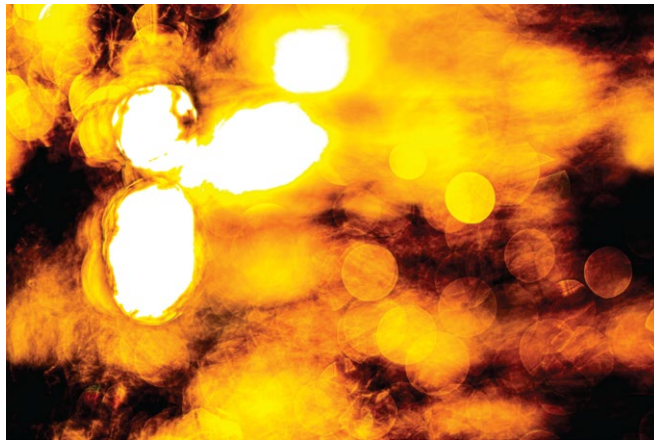

IN-BETWEEN COLLECTION  
BEN WILLIAMS | FINE ART PHOTOGRAPHY

---

PIGMENT PRINT ON ARCHIVAL GOLD FIBRE GLOSS 310GSM AND FRAMED

EVOLVE

TRANSITION

REFLECT

IN-BETWEEN COLLECTION  
BEN WILLIAMS | FINE ART PHOTOGRAPHY

---

PIGMENT PRINT ON ARCHIVAL GOLD FIBRE GLOSS 310GSM AND FRAMED

PERSISTENT

NURTURE

TRANSFIXED

IN-BETWEEN COLLECTION  
BEN WILLIAMS | FINE ART PHOTOGRAPHY

---

PIGMENT PRINT ON ARCHIVAL GOLD FIBRE GLOSS 310GSM AND FRAMED

FLOAT

AURINKO

17 DEGREES

IN-BETWEEN COLLECTION  
BEN WILLIAMS | FINE ART PHOTOGRAPHY

---

PIGMENT PRINT ON ARCHIVAL GOLD FIBRE GLOSS 310GSM AND FRAMED

GLISTENING

INSPIRE

In his premiere solo exhibition, Ben explores the "in-between" - the feeling of being lost or found in a moment, represented by the nexus of time and light as the sun meets the horizon.

Explore Ben's latest body of work from May 29th and enjoy a visual exposition of the shapes and colours of the "in-between".