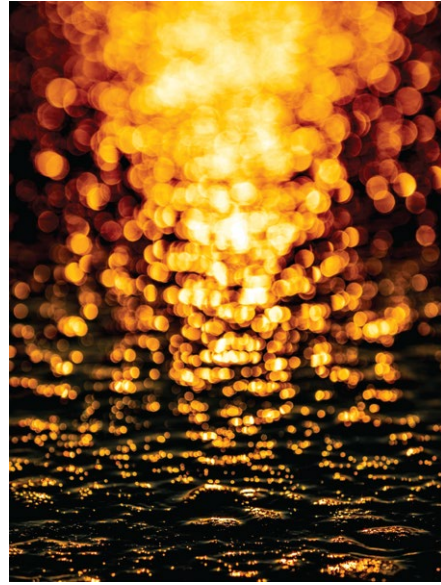

FLOAT

AURINKO

17 DEGREES

IN-BETWEEN COLLECTION  
BEN WILLIAMS | FINE ART PHOTOGRAPHY

---

PIGMENT PRINT ON ARCHIVAL GOLD FIBRE GLOSS 310GSM AND FRAMED

GLISTENING

INSPIRE

DREAMS

IN-BETWEEN COLLECTION  
BEN WILLIAMS | FINE ART PHOTOGRAPHY

---

PIGMENT PRINT ON ARCHIVAL GOLD FIBRE GLOSS 310GSM AND FRAMED

PERTH CITY SKYLINE

NATURES SKYLINE

GLOW

GROW