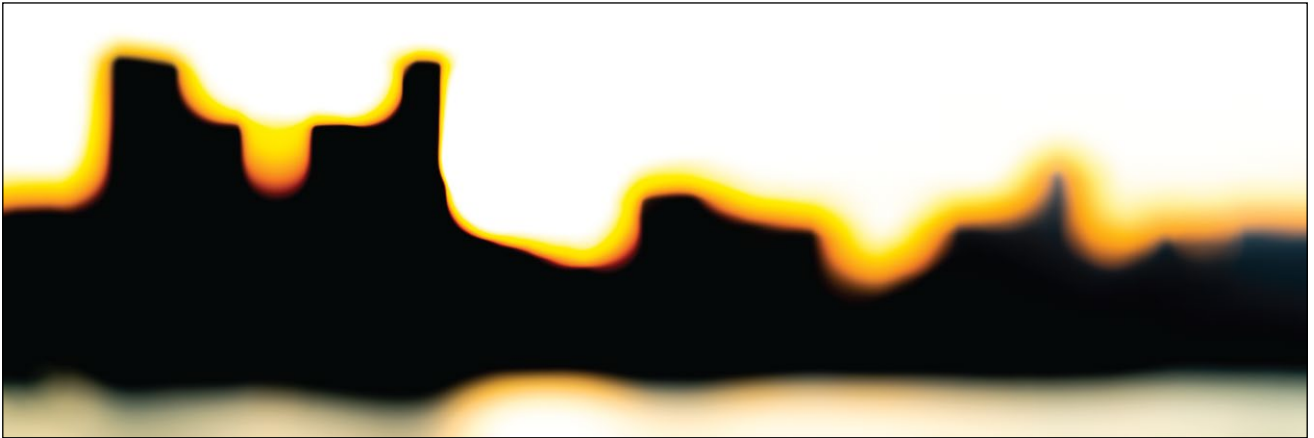

FLOAT

AURINKO

17 DEGREES

IN-BETWEEN COLLECTION  
BEN WILLIAMS | FINE ART PHOTOGRAPHY

---

PIGMENT PRINT ON ARCHIVAL GOLD FIBRE GLOSS 310GSM AND FRAMED

GLISTENING

INSPIRE

DREAMS

IN-BETWEEN COLLECTION  
BEN WILLIAMS | FINE ART PHOTOGRAPHY

---

PIGMENT PRINT ON ARCHIVAL GOLD FIBRE GLOSS 310GSM AND FRAMED

PERTH CITY SKYLINE

NATURES SKYLINE

GLOW

GROW

In his premiere solo exhibition, Ben explores the "in-between" - the feeling of being lost or found in a moment, represented by the nexus of time and light as the sun meets the horizon.

Explore Ben's latest body of work from May 29th and enjoy a visual exposition of the shapes and colours of the "in-between".