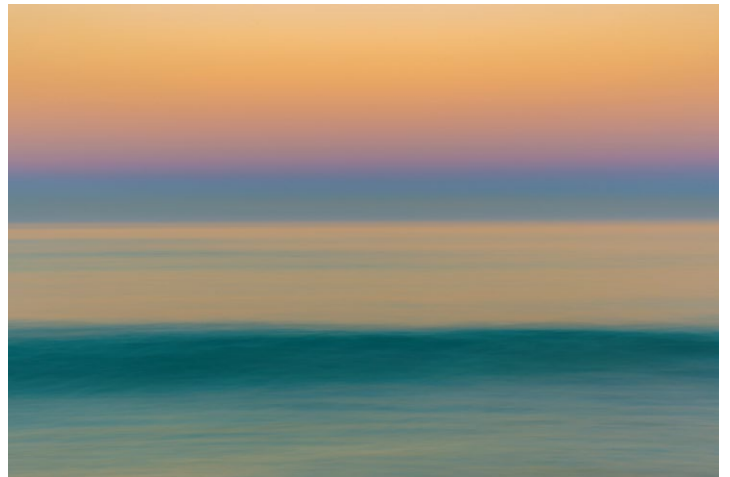

VESI COLLECTION  
BEN WILLIAMS | FINE ART PHOTOGRAPHY

---

INJIDUP NATURAL SPA

CONTOS COASTLINE

SAFE HAVEN

DUSK AT NORTH BEACH

BEN WILLIAMS  
FINE ART PHOTOGRAPHY

VESI COLLECTION  
BEN WILLIAMS | FINE ART PHOTOGRAPHY

---

REFLECTIONS

THE BOATSHED

THE JOURNEY

FADE

VESI COLLECTION  
BEN WILLIAMS | FINE ART PHOTOGRAPHY

---

THE BELL