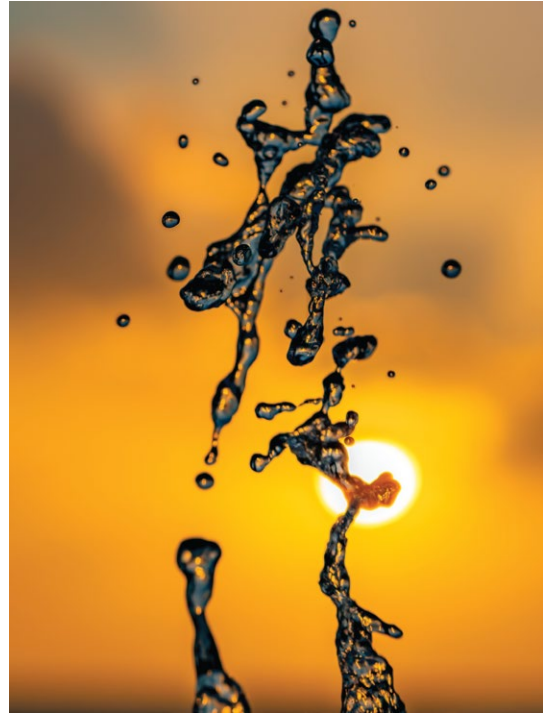

VESI COLLECTION  
BEN WILLIAMS | FINE ART PHOTOGRAPHY

---

INJIDUP NATURAL SPA

CONTOS COASTLINE

SAFE HAVEN

DUSK AT NORTH BEACH

BEN WILLIAMS  
FINE ART PHOTOGRAPHY

VESI COLLECTION  
BEN WILLIAMS | FINE ART PHOTOGRAPHY

---

REFLECTIONS

THE BOATSHED

THE JOURNEY

FADE

VESI COLLECTION  
BEN WILLIAMS | FINE ART PHOTOGRAPHY

---

THE BELL