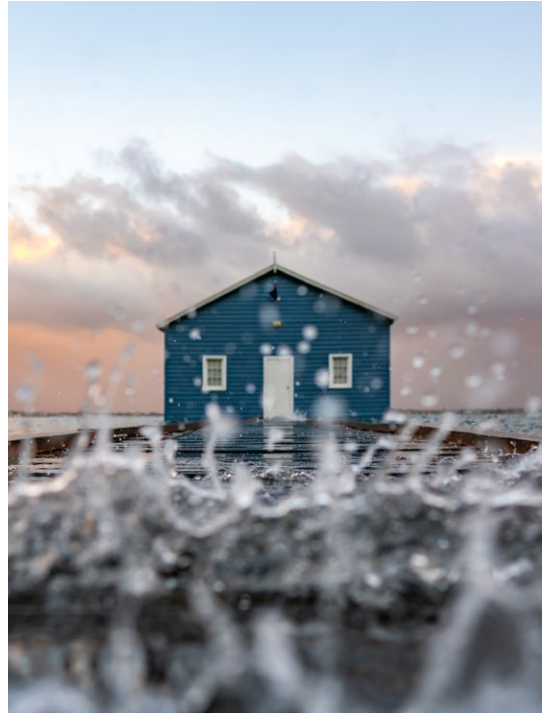

VESI COLLECTION  
BEN WILLIAMS | FINE ART PHOTOGRAPHY

---

INJIDUP NATURAL SPA

CONTOS COASTLINE

SAFE HAVEN

DUSK AT NORTH BEACH

BEN WILLIAMS  
FINE ART PHOTOGRAPHY

VESI COLLECTION  
BEN WILLIAMS | FINE ART PHOTOGRAPHY

---

REFLECTIONS

THE BOATSHED

THE JOURNEY

FADE

VESI COLLECTION  
BEN WILLIAMS | FINE ART PHOTOGRAPHY

---

THE BELL