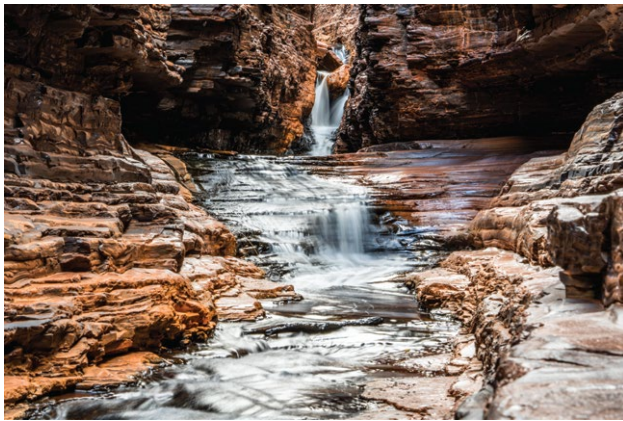

SOLITUDE HILLS

POLAR OPPOSITES

BEN WILLIAMS  
FINE ART PHOTOGRAPHY

PILBARA COLLECTION  
BEN WILLIAMS | FINE ART PHOTOGRAPHY

---

PIGMENT INK ON ARCHIVAL GOLD FIBRE GLOSS 310GSM AND FRAMED ART GLASS  
MEASUREMENTS REFERS TO OVERALL FRAMED SIZE