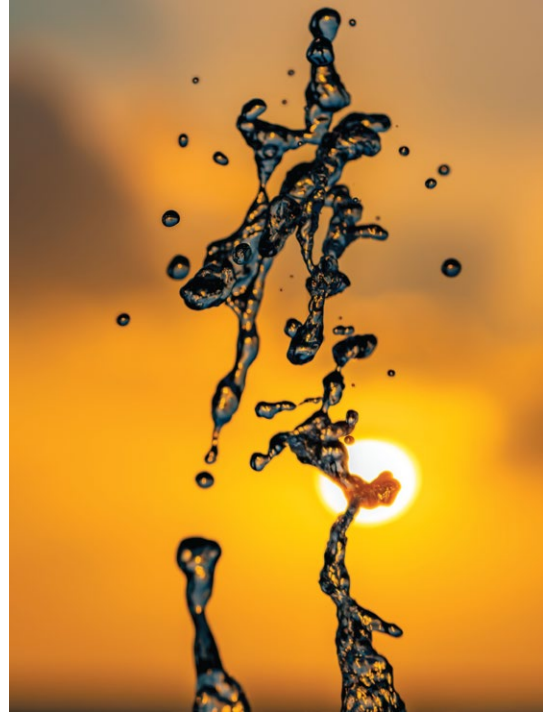

THE DANCE
49 X 60CM $500