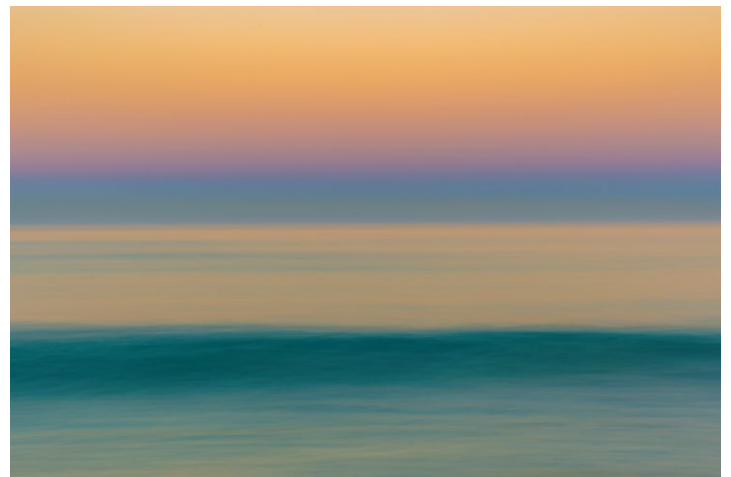

SAFE HAVEN
45 X 60CM \$500

DUSK AT NORTH BEACH
45 X 60CM \$500

BEN WILLIAMS
FINE ART PHOTOGRAPHY

VESI COLLECTION
BEN WILLIAMS | FINE ART PHOTOGRAPHY

PIGMENT INK ON ARCHIVAL GOLD FIBRE GLOSS 310GSM AND FRAMED ART GLASS
MEASUREMENTS REFERS TO OVERALL FRAMED SIZE

REFLECTIONS
49 X 60CM \$500

THE BOATSHED
49 X 60CM \$500

THE JOURNEY
45 X 60CM \$500

FADE
45 X 60CM \$500

BEN WILLIAMS
FINE ART PHOTOGRAPHY

VESI COLLECTION
BEN WILLIAMS | FINE ART PHOTOGRAPHY

PIGMENT INK ON ARCHIVAL GOLD FIBRE GLOSS 310GSM AND FRAMED ART GLASS
MEASUREMENTS REFERS TO OVERALL FRAMED SIZE