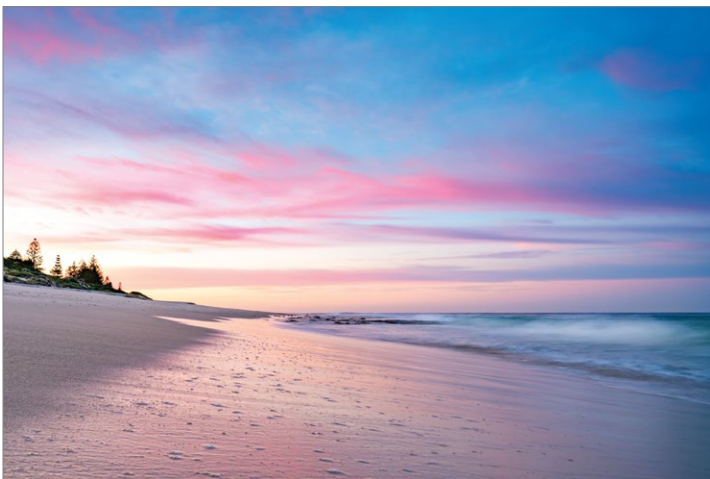

TWILIGHT AT NORTH COTTESLOE
45 X 60CM $500