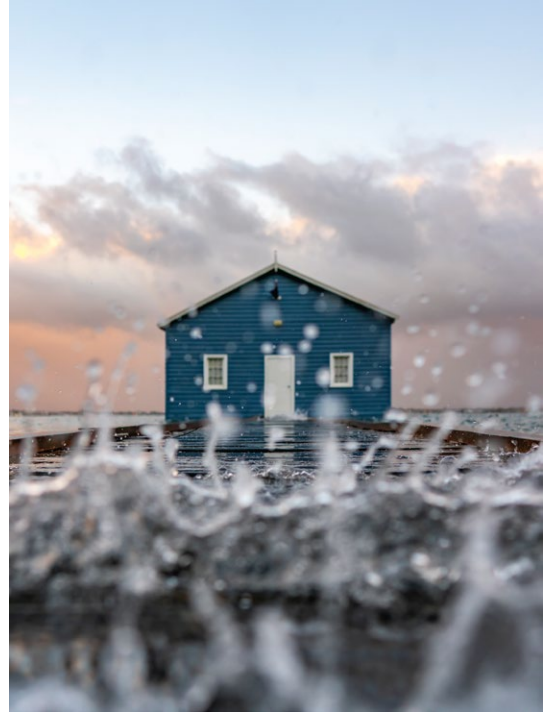

VESI COLLECTION
BEN WILLIAMS | FINE ART PHOTOGRAPHY

PIGMENT INK ON ARCHIVAL GOLD FIBRE GLOSS 310GSM AND FRAMED ART GLASS
MEASUREMENTS REFERS TO OVERALL FRAMED SIZE

INJIDUP NATURAL SPA
45 X 60CM \$500

CONTOS COASTLINE
45 X 60CM \$500

SAFE HAVEN
45 X 60CM \$500

DUSK AT NORTH BEACH
45 X 60CM \$500

BEN WILLIAMS
FINE ART PHOTOGRAPHY

VESI COLLECTION
BEN WILLIAMS | FINE ART PHOTOGRAPHY

PIGMENT INK ON ARCHIVAL GOLD FIBRE GLOSS 310GSM AND FRAMED ART GLASS
MEASUREMENTS REFERS TO OVERALL FRAMED SIZE

REFLECTIONS
49 X 60CM \$500

THE BOATSHED
49 X 60CM \$500

THE JOURNEY
45 X 60CM \$500

FADE
45 X 60CM \$500

BEN WILLIAMS
FINE ART PHOTOGRAPHY

VESI COLLECTION
BEN WILLIAMS | FINE ART PHOTOGRAPHY

PIGMENT INK ON ARCHIVAL GOLD FIBRE GLOSS 310GSM AND FRAMED ART GLASS
MEASUREMENTS REFERS TO OVERALL FRAMED SIZE