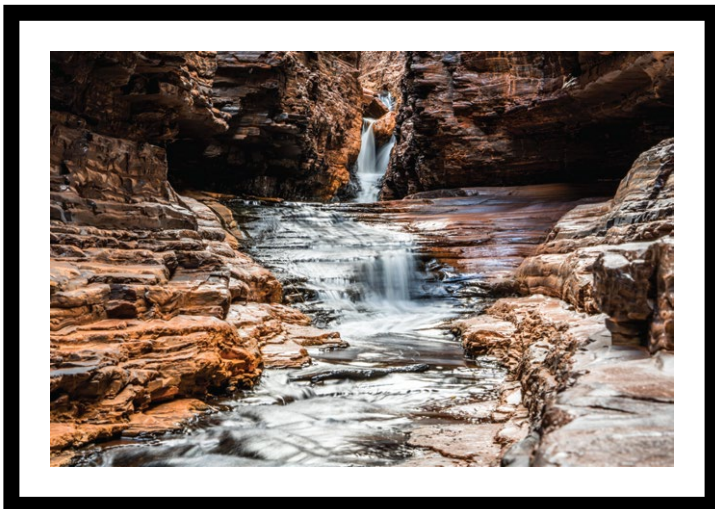

TAKE REFUGE  
76 X 106CM \$1200

ANTICIPATION  
76 X 106CM \$1200

HARMONY  
76 X 106CM \$1200

BEN WILLIAMS  
FINE ART PHOTOGRAPHY

**PILBARA COLLECTION**  
*BEN WILLIAMS | FINE ART PHOTOGRAPHY*

---

PIGMENT INK ON ARCHIVAL GOLD FIBRE GLOSS 310GSM AND FRAMED ART GLASS  
MEASUREMENTS REFERS TO OVERALL FRAMED SIZE

**SOLITUDE HILLS**  
**66 X 162CM \$1600**

**GLIDING**  
**76 X 106CM \$1200**

**POLAR OPPOSITES**  
**106 X 84CM \$1200**

**BEN WILLIAMS**  
FINE ART PHOTOGRAPHY

PILBARA COLLECTION  
BEN WILLIAMS | FINE ART PHOTOGRAPHY