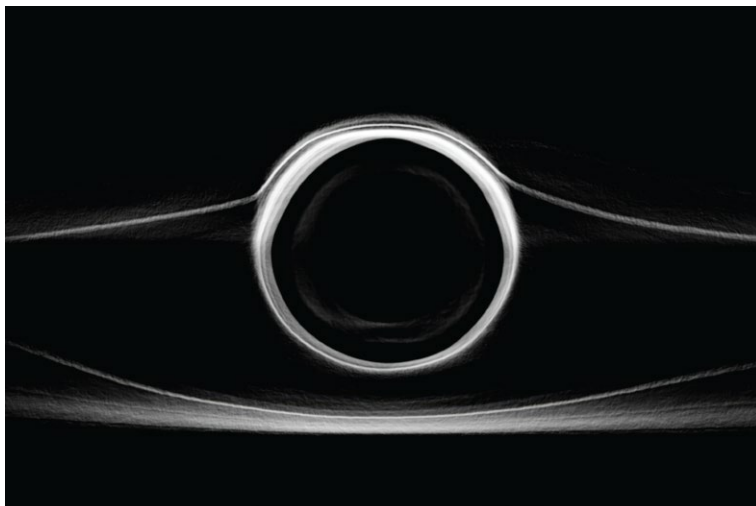

CONCEPTION
76 X 106CM \$1800

IMPRINT
45 X 60CM \$700

DUALITY COLLECTION
BEN WILLIAMS | FINE ART PHOTOGRAPHY

PIGMENT INK ON ARCHIVAL GOLD FIBRE GLOSS 310GSM AND FRAMED ART GLASS
MEASUREMENTS REFERS TO OVERALL FRAMED SIZE
ALL PHOTOS ARE LIMITED EDITION OF 10 TOTAL PRINTS

LUMINOSITY
76 X 106CM \$1800

UNITY
45 X 60CM \$700

DUALITY COLLECTION
BEN WILLIAMS | FINE ART PHOTOGRAPHY

PIGMENT INK ON ARCHIVAL GOLD FIBRE GLOSS 310GSM AND FRAMED ART GLASS
MEASUREMENTS REFERS TO OVERALL FRAMED SIZE
ALL PHOTOS ARE LIMITED EDITION OF 10 TOTAL PRINTS