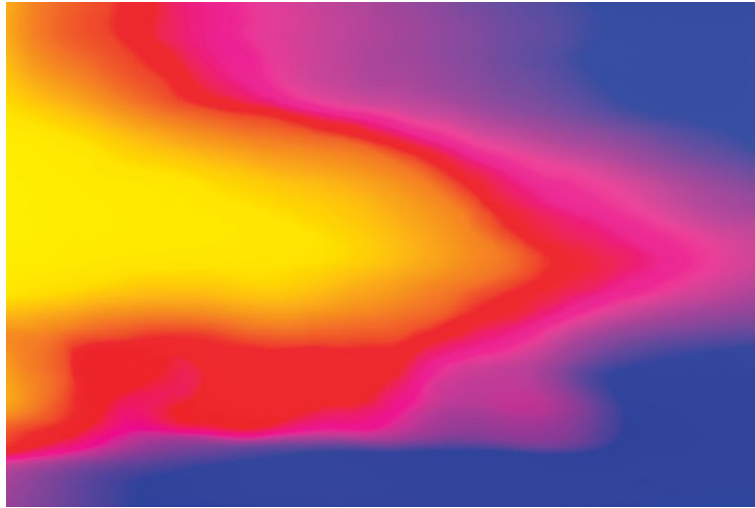

DUALITY COLLECTION
BEN WILLIAMS | FINE ART PHOTOGRAPHY

PIGMENT INK ON ARCHIVAL GOLD FIBRE GLOSS 310GSM AND FRAMED ART GLASS
MEASUREMENTS REFERS TO OVERALL FRAMED SIZE
ALL PHOTOS ARE LIMITED EDITION OF 10 TOTAL PRINTS

PULSE
76 X 106CM $1800