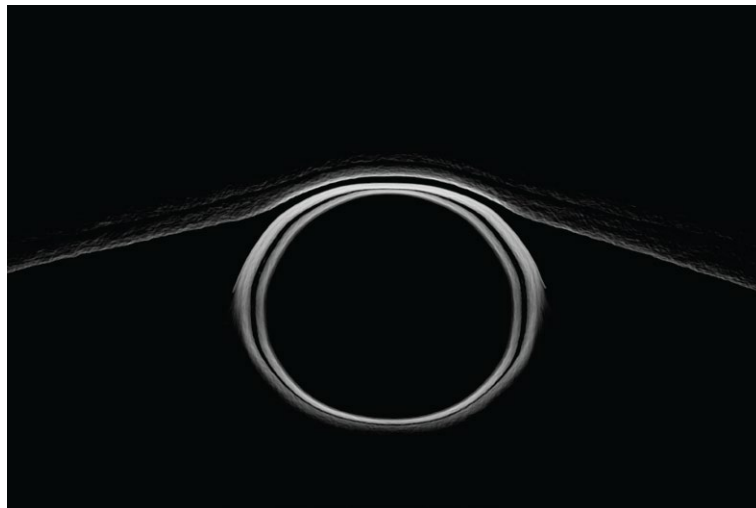

DUALITY
COLLECTION

BEN WILLIAMS
FINE ART PHOTOGRAPHY

DUALITY COLLECTION
BEN WILLIAMS | FINE ART PHOTOGRAPHY

PIGMENT INK ON ARCHIVAL GOLD FIBRE GLOSS 310GSM AND FRAMED ART GLASS
MEASUREMENTS REFERS TO OVERALL FRAMED SIZE
ALL PHOTOS ARE LIMITED EDITION OF 10 TOTAL PRINTS

DUALITY
76 X 106CM \$1800

BALANCE
45 X 60CM \$700

DUALITY COLLECTION
BEN WILLIAMS | FINE ART PHOTOGRAPHY

PIGMENT INK ON ARCHIVAL GOLD FIBRE GLOSS 310GSM AND FRAMED ART GLASS
MEASUREMENTS REFERS TO OVERALL FRAMED SIZE
ALL PHOTOS ARE LIMITED EDITION OF 10 TOTAL PRINTS

CONCEPTION
76 X 106CM \$1800

IMPRINT
45 X 60CM \$700

DUALITY COLLECTION
BEN WILLIAMS | FINE ART PHOTOGRAPHY

PIGMENT INK ON ARCHIVAL GOLD FIBRE GLOSS 310GSM AND FRAMED ART GLASS
MEASUREMENTS REFERS TO OVERALL FRAMED SIZE
ALL PHOTOS ARE LIMITED EDITION OF 10 TOTAL PRINTS