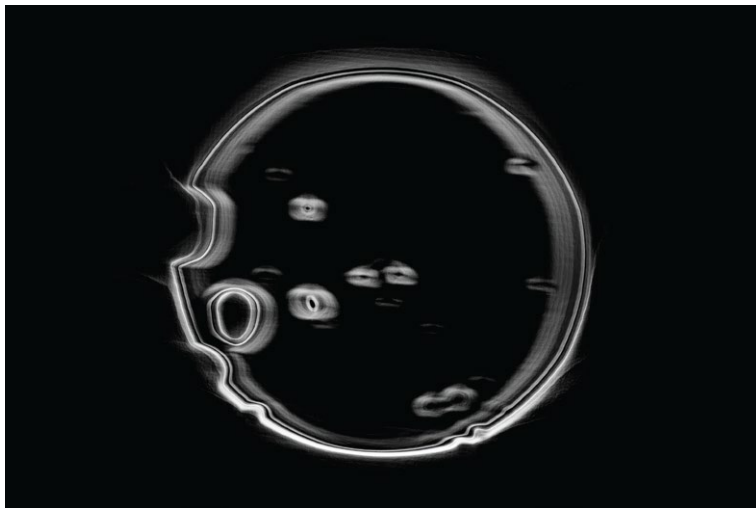

DUALITY
COLLECTION

BEN WILLIAMS
FINE ART PHOTOGRAPHY

DUALITY COLLECTION
BEN WILLIAMS | FINE ART PHOTOGRAPHY

PIGMENT INK ON ARCHIVAL GOLD FIBRE GLOSS 310GSM AND FRAMED ART GLASS
MEASUREMENTS REFERS TO OVERALL FRAMED SIZE
ALL PHOTOS ARE LIMITED EDITION OF 10 TOTAL PRINTS

DUALITY
76 X 106CM \$1800

BALANCE
45 X 60CM \$700

DUALITY COLLECTION
BEN WILLIAMS | FINE ART PHOTOGRAPHY

PIGMENT INK ON ARCHIVAL GOLD FIBRE GLOSS 310GSM AND FRAMED ART GLASS
MEASUREMENTS REFERS TO OVERALL FRAMED SIZE
ALL PHOTOS ARE LIMITED EDITION OF 10 TOTAL PRINTS

CONCEPTION
76 X 106CM \$1800

IMPRINT
45 X 60CM \$700

DUALITY COLLECTION
BEN WILLIAMS | FINE ART PHOTOGRAPHY

PIGMENT INK ON ARCHIVAL GOLD FIBRE GLOSS 310GSM AND FRAMED ART GLASS
MEASUREMENTS REFERS TO OVERALL FRAMED SIZE
ALL PHOTOS ARE LIMITED EDITION OF 10 TOTAL PRINTS