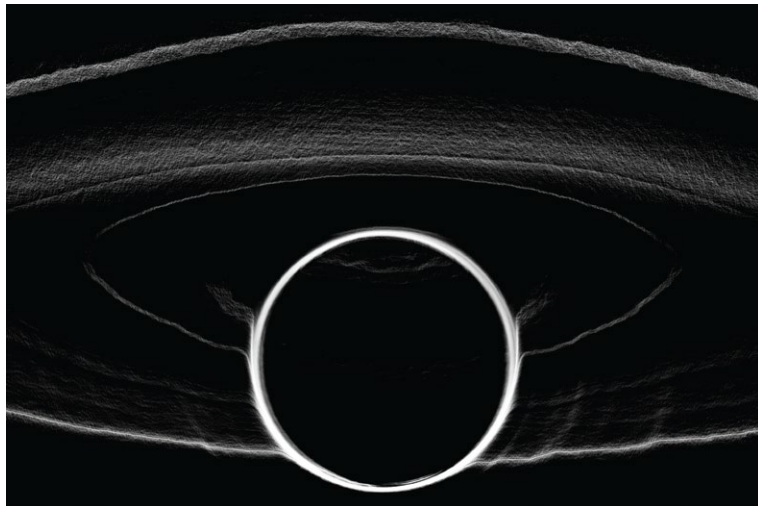

PULSE
76 X 106CM \$1800

ECHOES
45 X 60CM \$700

DUALITY COLLECTION
BEN WILLIAMS | FINE ART PHOTOGRAPHY

PIGMENT INK ON ARCHIVAL GOLD FIBRE GLOSS 310GSM AND FRAMED ART GLASS
MEASUREMENTS REFERS TO OVERALL FRAMED SIZE
ALL PHOTOS ARE LIMITED EDITION OF 10 TOTAL PRINTS

BLOOM
76 X 106CM \$1800

SYVÄ
76 X 106CM \$1800

EVOLUTION
45 X 60CM \$700

SYMPHONY
45 X 60CM \$700

DUALITY COLLECTION
BEN WILLIAMS | FINE ART PHOTOGRAPHY

PIGMENT INK ON ARCHIVAL GOLD FIBRE GLOSS 310GSM AND FRAMED ART GLASS
MEASUREMENTS REFERS TO OVERALL FRAMED SIZE
ALL PHOTOS ARE LIMITED EDITION OF 10 TOTAL PRINTS

RADIANCE
76 X 106CM \$1800

REFRACTION
76 X 106CM \$1800

FALL OUT
45 X 60CM \$700

PATHWAYS
45 X 60CM \$700

DUALITY COLLECTION
BEN WILLIAMS | FINE ART PHOTOGRAPHY

Life's duality lies within the rose...

The red petal
The green stem
The sharp sting of the thorn
The sweet smell of the flower
Life is pain and raw like the thorns and stem
Life is joy and bright like the smell and colour of the bloom