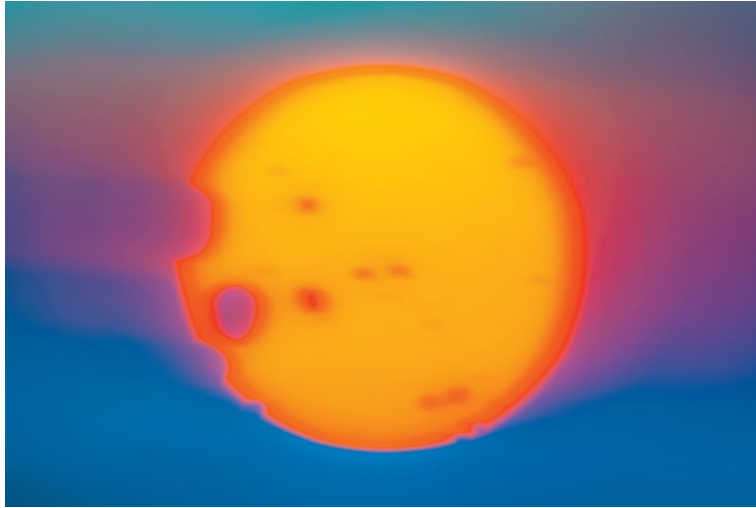

DUALITY
COLLECTION

BEN WILLIAMS
FINE ART PHOTOGRAPHY

DUALITY COLLECTION
BEN WILLIAMS | FINE ART PHOTOGRAPHY

PIGMENT INK ON ARCHIVAL GOLD FIBRE GLOSS 310GSM AND FRAMED ART GLASS
MEASUREMENTS REFERS TO OVERALL FRAMED SIZE
ALL PHOTOS ARE LIMITED EDITION OF 10 TOTAL PRINTS

DUALITY
76 X 106CM \$1800

BALANCE
45 X 60CM \$700

DUALITY COLLECTION
BEN WILLIAMS | FINE ART PHOTOGRAPHY

PIGMENT INK ON ARCHIVAL GOLD FIBRE GLOSS 310GSM AND FRAMED ART GLASS
MEASUREMENTS REFERS TO OVERALL FRAMED SIZE
ALL PHOTOS ARE LIMITED EDITION OF 10 TOTAL PRINTS