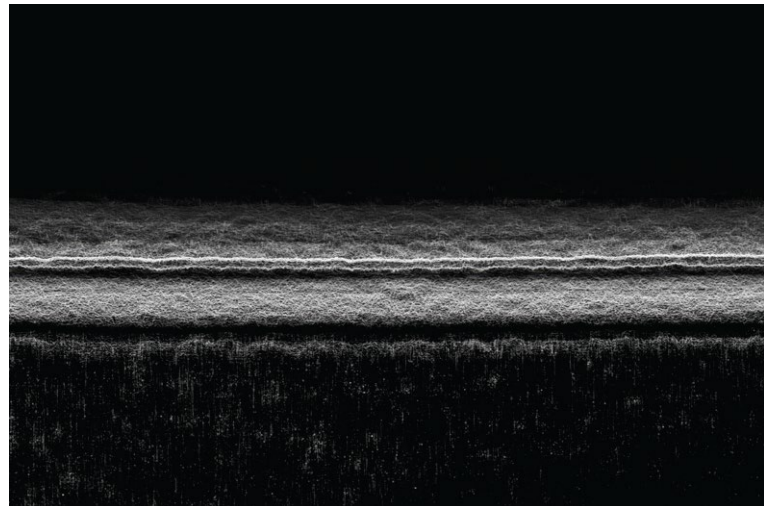

PULSE
76 X 106CM \$1800

ECHOES
45 X 60CM \$700

DUALITY COLLECTION
BEN WILLIAMS | FINE ART PHOTOGRAPHY

PIGMENT INK ON ARCHIVAL GOLD FIBRE GLOSS 310GSM AND FRAMED ART GLASS
MEASUREMENTS REFERS TO OVERALL FRAMED SIZE
ALL PHOTOS ARE LIMITED EDITION OF 10 TOTAL PRINTS

BLOOM
76 X 106CM \$1800

SYVÄ
76 X 106CM \$1800

EVOLUTION
45 X 60CM \$700

SYMPHONY
45 X 60CM \$700

DUALITY COLLECTION
BEN WILLIAMS | FINE ART PHOTOGRAPHY

PIGMENT INK ON ARCHIVAL GOLD FIBRE GLOSS 310GSM AND FRAMED ART GLASS
MEASUREMENTS REFERS TO OVERALL FRAMED SIZE
ALL PHOTOS ARE LIMITED EDITION OF 10 TOTAL PRINTS

RADIANCE
76 X 106CM \$1800

REFRACTION
76 X 106CM \$1800

FALL OUT
45 X 60CM \$700

PATHWAYS
45 X 60CM \$700

DUALITY COLLECTION
BEN WILLIAMS | FINE ART PHOTOGRAPHY

Life's duality lies within the rose...

The red petal
The green stem
The sharp sting of the thorn
The sweet smell of the flower
Life is pain and raw like the thorns and stem
Life is joy and bright like the smell and colour of the bloom