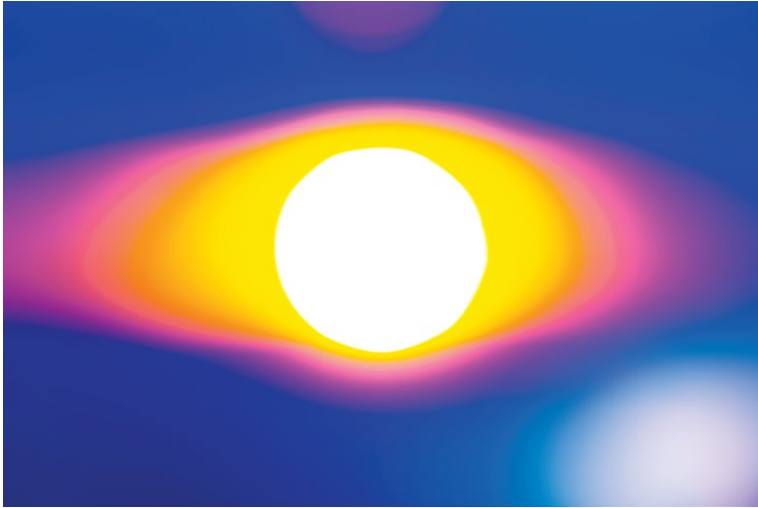

DUALITY COLLECTION
BEN WILLIAMS | FINE ART PHOTOGRAPHY

PIGMENT INK ON ARCHIVAL GOLD FIBRE GLOSS 310GSM AND FRAMED ART GLASS
MEASUREMENTS REFERS TO OVERALL FRAMED SIZE
ALL PHOTOS ARE LIMITED EDITION OF 10 TOTAL PRINTS

BLOOM
76 X 106CM $1800