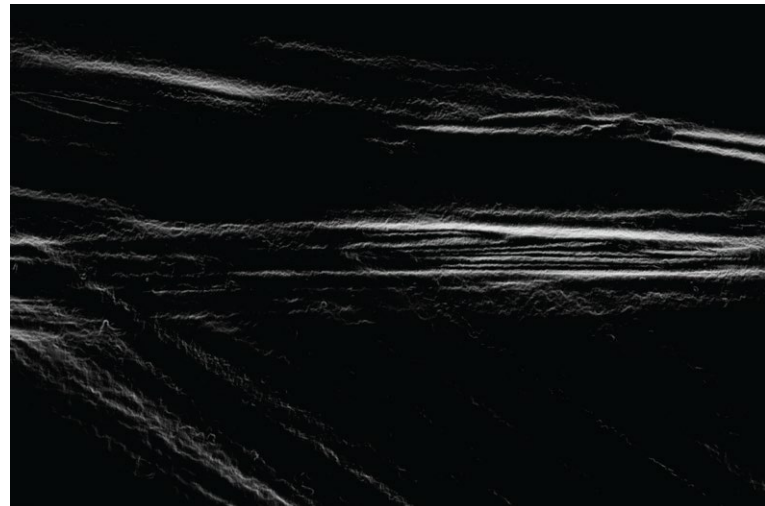

BLOOM
76 X 106CM \$1800

SYVÄ
76 X 106CM \$1800

EVOLUTION
45 X 60CM \$700

SYMPHONY
45 X 60CM \$700

DUALITY COLLECTION
BEN WILLIAMS | FINE ART PHOTOGRAPHY

PIGMENT INK ON ARCHIVAL GOLD FIBRE GLOSS 310GSM AND FRAMED ART GLASS
MEASUREMENTS REFERS TO OVERALL FRAMED SIZE
ALL PHOTOS ARE LIMITED EDITION OF 10 TOTAL PRINTS

RADIANCE
76 X 106CM \$1800

REFRACTION
76 X 106CM \$1800

FALL OUT
45 X 60CM \$700

PATHWAYS
45 X 60CM \$700

DUALITY COLLECTION
BEN WILLIAMS | FINE ART PHOTOGRAPHY

Life's duality lies within the rose...

The red petal
The green stem
The sharp sting of the thorn
The sweet smell of the flower
Life is pain and raw like the thorns and stem
Life is joy and bright like the smell and colour of the bloom