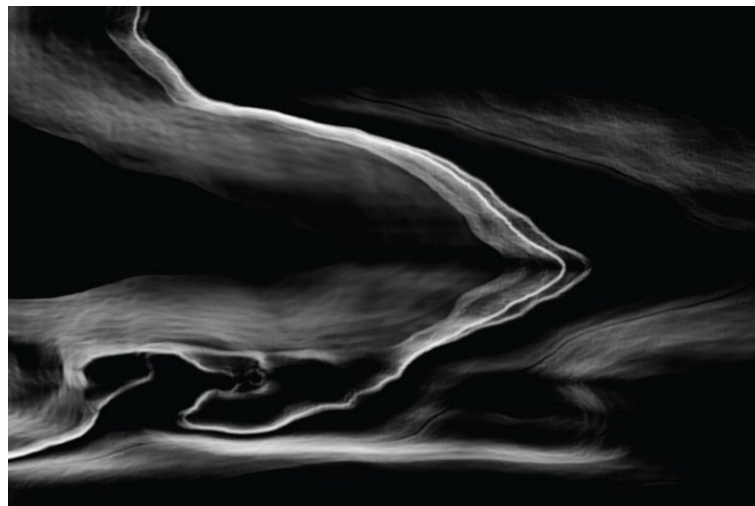

CONCEPTION
76 X 106CM \$1800

IMPRINT
45 X 60CM \$700

DUALITY COLLECTION
BEN WILLIAMS | FINE ART PHOTOGRAPHY

PIGMENT INK ON ARCHIVAL GOLD FIBRE GLOSS 310GSM AND FRAMED ART GLASS
MEASUREMENTS REFERS TO OVERALL FRAMED SIZE
ALL PHOTOS ARE LIMITED EDITION OF 10 TOTAL PRINTS

LUMINOSITY
76 X 106CM \$1800

UNITY
45 X 60CM \$700

DUALITY COLLECTION
BEN WILLIAMS | FINE ART PHOTOGRAPHY

PIGMENT INK ON ARCHIVAL GOLD FIBRE GLOSS 310GSM AND FRAMED ART GLASS
MEASUREMENTS REFERS TO OVERALL FRAMED SIZE
ALL PHOTOS ARE LIMITED EDITION OF 10 TOTAL PRINTS

PULSE
76 X 106CM \$1800

ECHOES
45 X 60CM \$700

DUALITY COLLECTION
BEN WILLIAMS | FINE ART PHOTOGRAPHY

PIGMENT INK ON ARCHIVAL GOLD FIBRE GLOSS 310GSM AND FRAMED ART GLASS
MEASUREMENTS REFERS TO OVERALL FRAMED SIZE
ALL PHOTOS ARE LIMITED EDITION OF 10 TOTAL PRINTS

BLOOM
76 X 106CM \$1800

SYVÄ
76 X 106CM \$1800

EVOLUTION
45 X 60CM \$700

SYMPHONY
45 X 60CM \$700

DUALITY COLLECTION
BEN WILLIAMS | FINE ART PHOTOGRAPHY

PIGMENT INK ON ARCHIVAL GOLD FIBRE GLOSS 310GSM AND FRAMED ART GLASS
MEASUREMENTS REFERS TO OVERALL FRAMED SIZE
ALL PHOTOS ARE LIMITED EDITION OF 10 TOTAL PRINTS