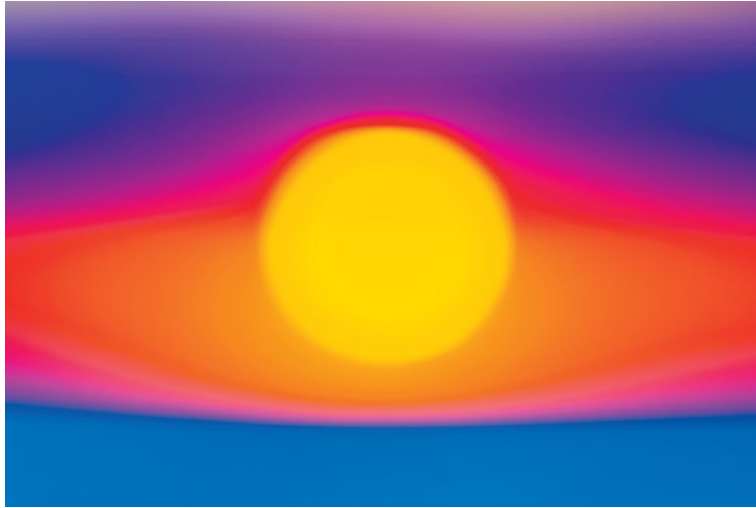

DUALITY COLLECTION
BEN WILLIAMS | FINE ART PHOTOGRAPHY

PIGMENT INK ON ARCHIVAL GOLD FIBRE GLOSS 310GSM AND FRAMED ART GLASS
MEASUREMENTS REFERS TO OVERALL FRAMED SIZE
ALL PHOTOS ARE LIMITED EDITION OF 10 TOTAL PRINTS

LUMINOSITY
76 X 106CM $1800