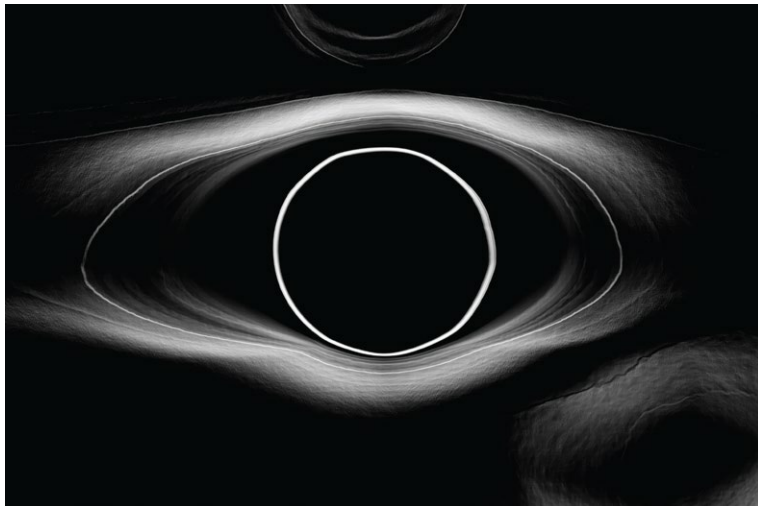

PULSE
76 X 106CM \$1800

ECHOES
45 X 60CM \$700

DUALITY COLLECTION
BEN WILLIAMS | FINE ART PHOTOGRAPHY

PIGMENT INK ON ARCHIVAL GOLD FIBRE GLOSS 310GSM AND FRAMED ART GLASS
MEASUREMENTS REFERS TO OVERALL FRAMED SIZE
ALL PHOTOS ARE LIMITED EDITION OF 10 TOTAL PRINTS

BLOOM
76 X 106CM \$1800

SYVÄ
76 X 106CM \$1800

EVOLUTION
45 X 60CM \$700

SYMPHONY
45 X 60CM \$700

DUALITY COLLECTION
BEN WILLIAMS | FINE ART PHOTOGRAPHY

PIGMENT INK ON ARCHIVAL GOLD FIBRE GLOSS 310GSM AND FRAMED ART GLASS
MEASUREMENTS REFERS TO OVERALL FRAMED SIZE
ALL PHOTOS ARE LIMITED EDITION OF 10 TOTAL PRINTS