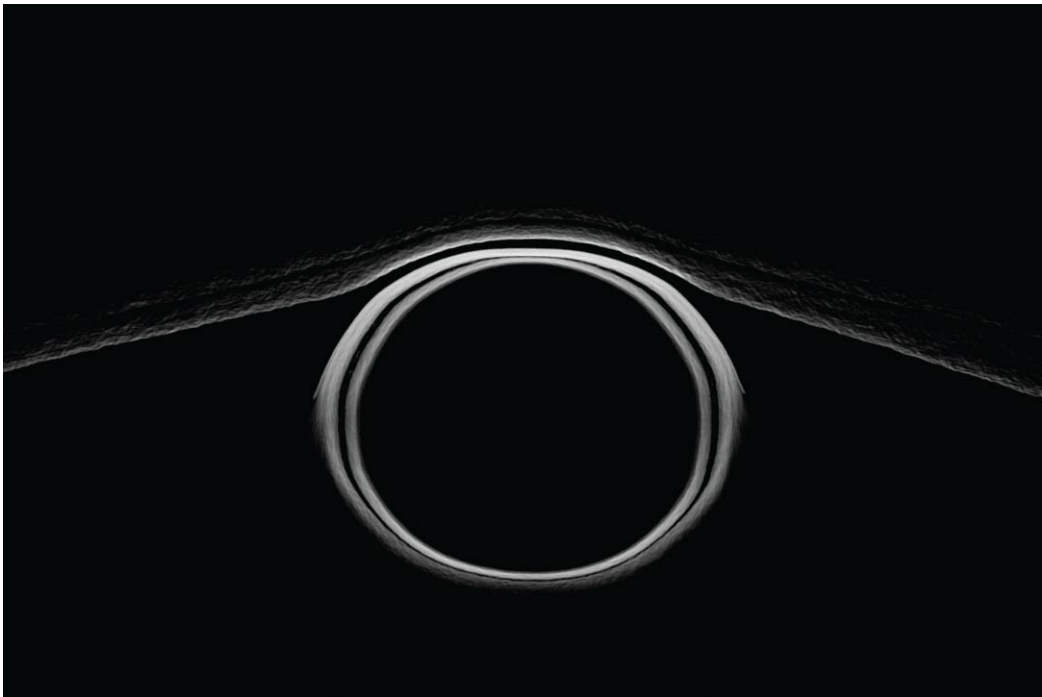

DUALITY
COLLECTION

BEN WILLIAMS
FINE ART PHOTOGRAPHY

DUALITY COLLECTION
BEN WILLIAMS | FINE ART PHOTOGRAPHY

PIGMENT INK ON ARCHIVAL GOLD FIBRE GLOSS 310GSM AND FRAMED ART GLASS
MEASUREMENTS REFERS TO OVERALL FRAMED SIZE
ALL PHOTOS ARE LIMITED EDITION OF 10 TOTAL PRINTS

DUALITY
76 X 106CM \$1800

BALANCE
45 X 60CM \$700

DUALITY COLLECTION
BEN WILLIAMS | FINE ART PHOTOGRAPHY

PIGMENT INK ON ARCHIVAL GOLD FIBRE GLOSS 310GSM AND FRAMED ART GLASS
MEASUREMENTS REFERS TO OVERALL FRAMED SIZE
ALL PHOTOS ARE LIMITED EDITION OF 10 TOTAL PRINTS