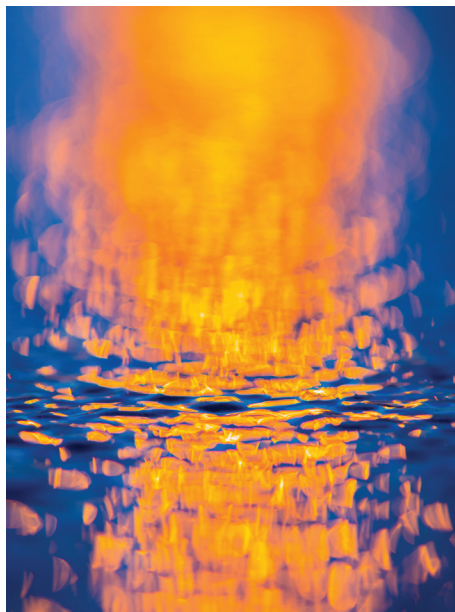

**THE JOURNEY**  
BEN WILLIAMS | FINE ART PHOTOGRAPHY

**THE JOURNEY**  
45 X 60CM \$500

**BEGINNING**  
128 X 99CM \$2700 LTD ED 1/10

**CLARITY**  
128 X 99CM \$2700 LTD ED 1/10

**GLISTENING**  
106 X 84CM \$1800 LTD ED 1/10

**PRECIPICE**  
76 X 106CM \$1800 LTD ED 1/10

**LUMINOSITY**  
76 X 106CM \$1800 LTD ED 1/10

**UNITY**  
45 X 60CM \$700 LTD ED 1/10

**BEN WILLIAMS**  
FINE ART PHOTOGRAPHY

**THE JOURNEY**  
*BEN WILLIAMS | FINE ART PHOTOGRAPHY*