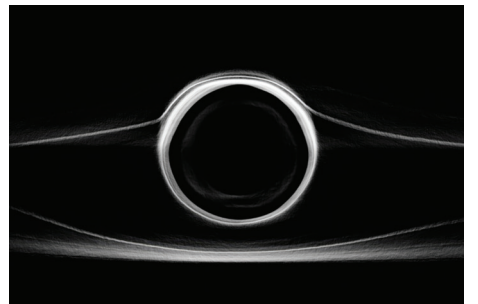

**THE JOURNEY**  
BEN WILLIAMS | FINE ART PHOTOGRAPHY

**THE JOURNEY**  
45 X 60CM \$500

**BEGINNING**  
128 X 99CM \$2700 LTD ED 1/10

**CLARITY**  
128 X 99CM \$2700 LTD ED 1/10

**GLISTENING**  
106 X 84CM \$1800 LTD ED 1/10

**PRECIPICE**  
76 X 106CM \$1800 LTD ED 1/10

**LUMINOSITY**  
76 X 106CM \$1800 LTD ED 1/10

**UNITY**  
45 X 60CM \$700 LTD ED 1/10

**BEN WILLIAMS**  
FINE ART PHOTOGRAPHY

**THE JOURNEY**  
*BEN WILLIAMS | FINE ART PHOTOGRAPHY*