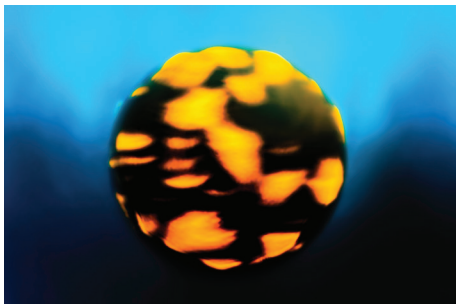

**THE JOURNEY**  
BEN WILLIAMS | FINE ART PHOTOGRAPHY

**THE JOURNEY**  
45 X 60CM \$500

**BEGINNING**  
128 X 99CM \$2700 LTD ED 1/10

**CLARITY**  
128 X 99CM \$2700 LTD ED 1/10

**GLISTENING**  
106 X 84CM \$1800 LTD ED 1/10

**PRECIPICE**  
76 X 106CM \$1800 LTD ED 1/10

**LUMINOSITY**  
76 X 106CM \$1800 LTD ED 1/10

**UNITY**  
45 X 60CM \$700 LTD ED 1/10

**BEN WILLIAMS**  
FINE ART PHOTOGRAPHY

**THE JOURNEY**  
*BEN WILLIAMS | FINE ART PHOTOGRAPHY*