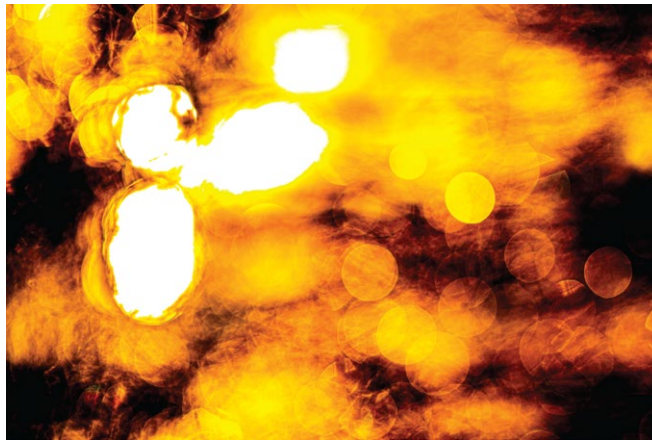

ALL PHOTOS ARE LIMITED EDITION OF 10 TOTAL PRINTS

EVOLVE

TRANSITION

REFLECT

IN-BETWEEN COLLECTION
BEN WILLIAMS | FINE ART PHOTOGRAPHY

ALL PHOTOS ARE LIMITED EDITION OF 10 TOTAL PRINTS

PERSISTENT

NURTURE

TRANSFIXED

IN-BETWEEN COLLECTION
BEN WILLIAMS | FINE ART PHOTOGRAPHY

ALL PHOTOS ARE LIMITED EDITION OF 10 TOTAL PRINTS

FLOAT

AURINKO

17 DEGREES

IN-BETWEEN COLLECTION
BEN WILLIAMS | FINE ART PHOTOGRAPHY

ALL PHOTOS ARE LIMITED EDITION OF 10 TOTAL PRINTS

GLISTENING

INSPIRE

DREAMS

IN-BETWEEN COLLECTION
BEN WILLIAMS | FINE ART PHOTOGRAPHY

ALL PHOTOS ARE LIMITED EDITION OF 10 TOTAL PRINTS

PERTH CITY SKYLINE

NATURES SKYLINE

GLOW