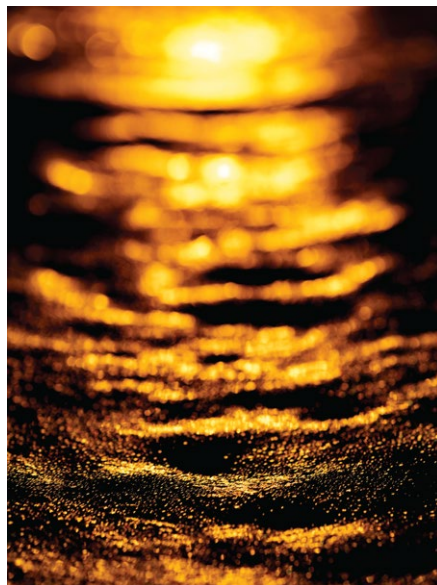

TRANSFIXED

IN-BETWEEN COLLECTION
BEN WILLIAMS | FINE ART PHOTOGRAPHY

ALL PHOTOS ARE LIMITED EDITION OF 10 TOTAL PRINTS

FLOAT

AURINKO

17 DEGREES

IN-BETWEEN COLLECTION
BEN WILLIAMS | FINE ART PHOTOGRAPHY

ALL PHOTOS ARE LIMITED EDITION OF 10 TOTAL PRINTS

GLISTENING

INSPIRE

DREAMS

IN-BETWEEN COLLECTION
BEN WILLIAMS | FINE ART PHOTOGRAPHY

ALL PHOTOS ARE LIMITED EDITION OF 10 TOTAL PRINTS

PERTH CITY SKYLINE

NATURES SKYLINE

GLOW