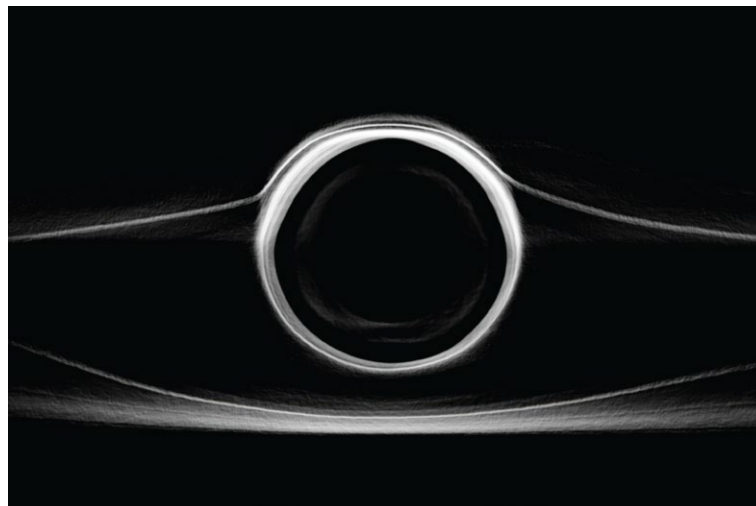

DUALITY COLLECTION
BEN WILLIAMS | FINE ART PHOTOGRAPHY

PIGMENT INK ON ARCHIVAL GOLD FIBRE GLOSS 310GSM AND FRAMED ART GLASS
MEASUREMENTS REFERS TO OVERALL FRAMED SIZE
ALL PHOTOS ARE LIMITED EDITION OF 10 TOTAL PRINTS

UNITY