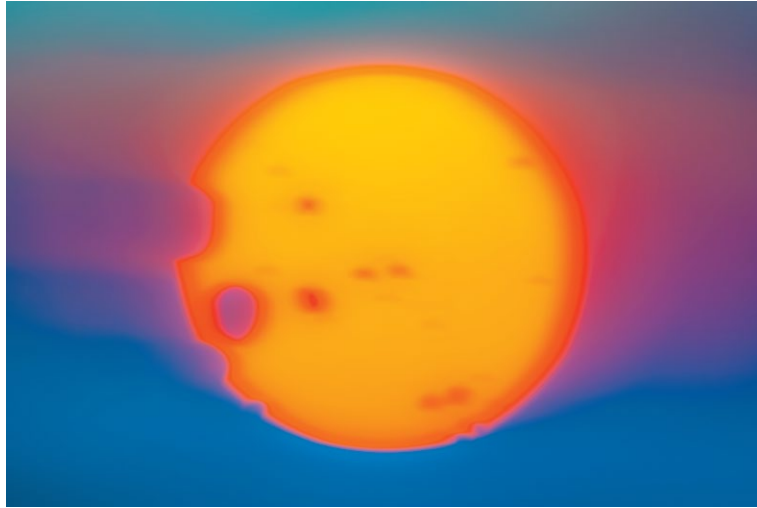

DUALITY
COLLECTION

BEN WILLIAMS
FINE ART PHOTOGRAPHY

DUALITY COLLECTION
BEN WILLIAMS | FINE ART PHOTOGRAPHY

PIGMENT INK ON ARCHIVAL GOLD FIBRE GLOSS 310GSM AND FRAMED ART GLASS
MEASUREMENTS REFERS TO OVERALL FRAMED SIZE
ALL PHOTOS ARE LIMITED EDITION OF 10 TOTAL PRINTS

DUALITY

BALANCE

DUALITY COLLECTION
BEN WILLIAMS | FINE ART PHOTOGRAPHY

PIGMENT INK ON ARCHIVAL GOLD FIBRE GLOSS 310GSM AND FRAMED ART GLASS
MEASUREMENTS REFERS TO OVERALL FRAMED SIZE
ALL PHOTOS ARE LIMITED EDITION OF 10 TOTAL PRINTS

RADIANCE

REFRACTION

FALL OUT

PATHWAYS

DUALITY COLLECTION
BEN WILLIAMS | FINE ART PHOTOGRAPHY

Life's duality lies within the rose...

The red petal
The green stem
The sharp sting of the thorn
The sweet smell of the flower
Life is pain and raw like the thorns and stem
Life is joy and bright like the smell and colour of the bloom