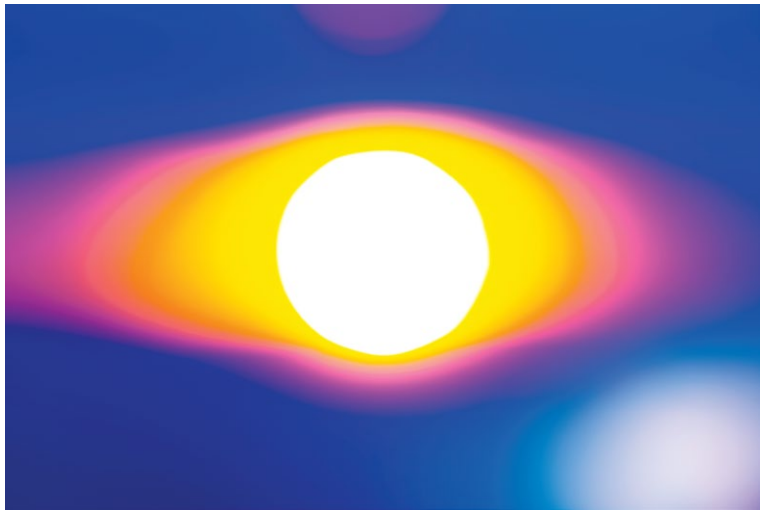

DUALITY COLLECTION
BEN WILLIAMS | FINE ART PHOTOGRAPHY

PIGMENT INK ON ARCHIVAL GOLD FIBRE GLOSS 310GSM AND FRAMED ART GLASS
MEASUREMENTS REFERS TO OVERALL FRAMED SIZE
ALL PHOTOS ARE LIMITED EDITION OF 10 TOTAL PRINTS

BLOOM