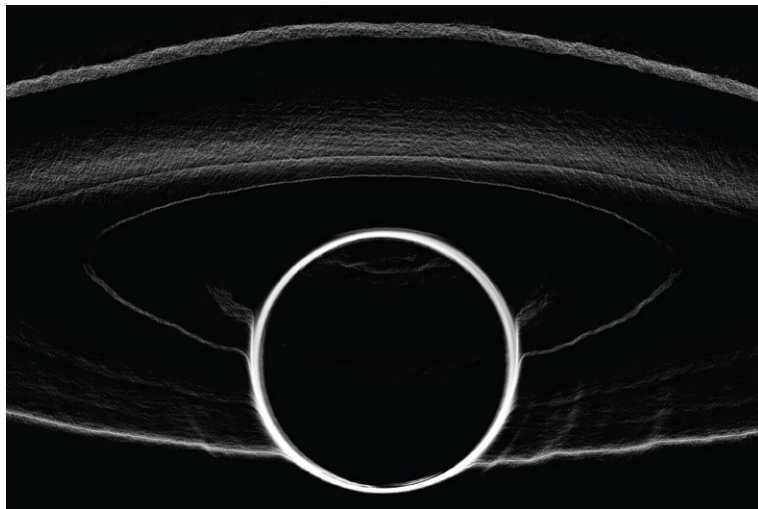

PULSE

ECHOES

DUALITY COLLECTION
BEN WILLIAMS | FINE ART PHOTOGRAPHY

PIGMENT INK ON ARCHIVAL GOLD FIBRE GLOSS 310GSM AND FRAMED ART GLASS
MEASUREMENTS REFERS TO OVERALL FRAMED SIZE
ALL PHOTOS ARE LIMITED EDITION OF 10 TOTAL PRINTS

BLOOM

SYVÄ

EVOLUTION

SYMPHONY

DUALITY COLLECTION
BEN WILLIAMS | FINE ART PHOTOGRAPHY

PIGMENT INK ON ARCHIVAL GOLD FIBRE GLOSS 310GSM AND FRAMED ART GLASS
MEASUREMENTS REFERS TO OVERALL FRAMED SIZE
ALL PHOTOS ARE LIMITED EDITION OF 10 TOTAL PRINTS

RADIANCE

REFRACTION

FALL OUT

PATHWAYS

DUALITY COLLECTION
BEN WILLIAMS | FINE ART PHOTOGRAPHY

Life's duality lies within the rose...

The red petal
The green stem
The sharp sting of the thorn
The sweet smell of the flower
Life is pain and raw like the thorns and stem
Life is joy and bright like the smell and colour of the bloom