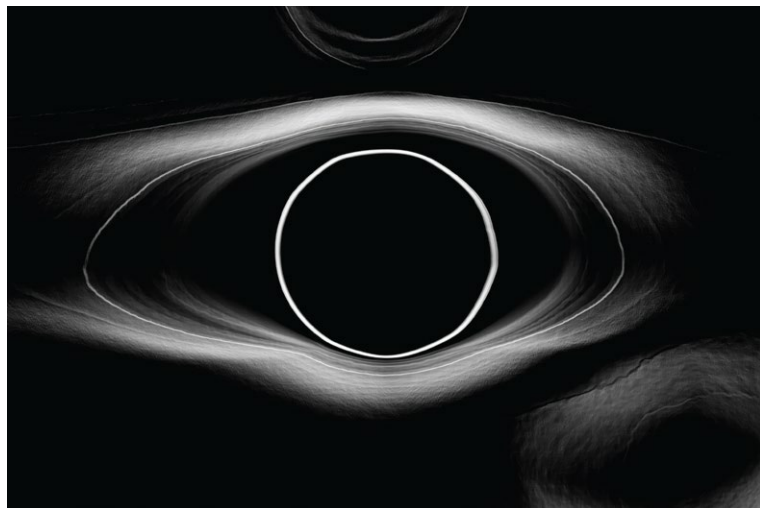

PULSE

ECHOES

DUALITY COLLECTION
BEN WILLIAMS | FINE ART PHOTOGRAPHY

PIGMENT INK ON ARCHIVAL GOLD FIBRE GLOSS 310GSM AND FRAMED ART GLASS
MEASUREMENTS REFERS TO OVERALL FRAMED SIZE
ALL PHOTOS ARE LIMITED EDITION OF 10 TOTAL PRINTS

BLOOM

SYVÄ

EVOLUTION

SYMPHONY

DUALITY COLLECTION
BEN WILLIAMS | FINE ART PHOTOGRAPHY

PIGMENT INK ON ARCHIVAL GOLD FIBRE GLOSS 310GSM AND FRAMED ART GLASS
MEASUREMENTS REFERS TO OVERALL FRAMED SIZE
ALL PHOTOS ARE LIMITED EDITION OF 10 TOTAL PRINTS