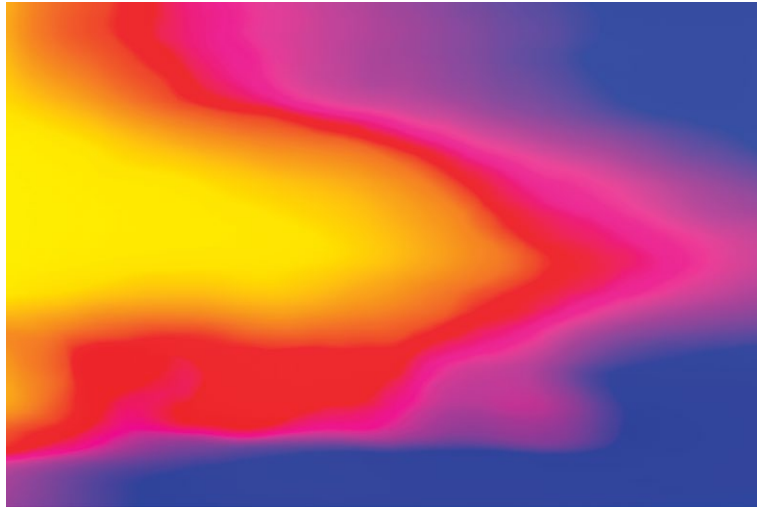

DUALITY COLLECTION
BEN WILLIAMS | FINE ART PHOTOGRAPHY

PIGMENT INK ON ARCHIVAL GOLD FIBRE GLOSS 310GSM AND FRAMED ART GLASS
MEASUREMENTS REFERS TO OVERALL FRAMED SIZE
ALL PHOTOS ARE LIMITED EDITION OF 10 TOTAL PRINTS

PULSE