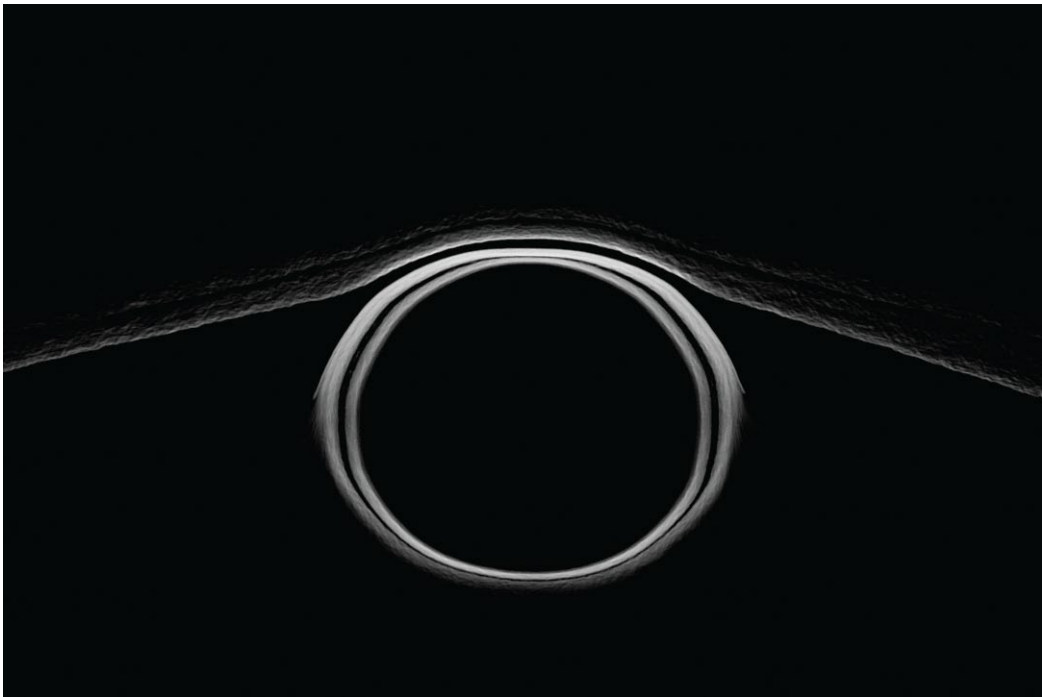

DUALITY
COLLECTION

BEN WILLIAMS
FINE ART PHOTOGRAPHY

DUALITY COLLECTION
BEN WILLIAMS | FINE ART PHOTOGRAPHY

PIGMENT INK ON ARCHIVAL GOLD FIBRE GLOSS 310GSM AND FRAMED ART GLASS
MEASUREMENTS REFERS TO OVERALL FRAMED SIZE
ALL PHOTOS ARE LIMITED EDITION OF 10 TOTAL PRINTS

DUALITY

BALANCE

DUALITY COLLECTION
BEN WILLIAMS | FINE ART PHOTOGRAPHY

PIGMENT INK ON ARCHIVAL GOLD FIBRE GLOSS 310GSM AND FRAMED ART GLASS
MEASUREMENTS REFERS TO OVERALL FRAMED SIZE
ALL PHOTOS ARE LIMITED EDITION OF 10 TOTAL PRINTS