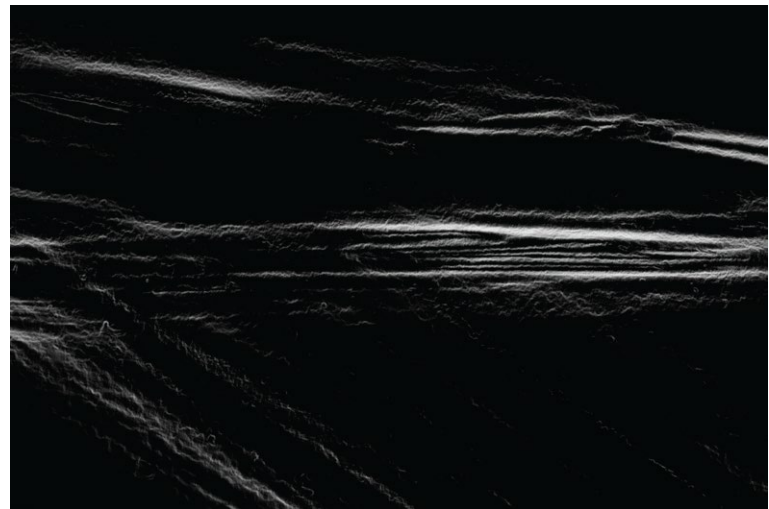

BLOOM

SYVÄ

EVOLUTION

SYMPHONY

DUALITY COLLECTION
BEN WILLIAMS | FINE ART PHOTOGRAPHY

PIGMENT INK ON ARCHIVAL GOLD FIBRE GLOSS 310GSM AND FRAMED ART GLASS
MEASUREMENTS REFERS TO OVERALL FRAMED SIZE
ALL PHOTOS ARE LIMITED EDITION OF 10 TOTAL PRINTS

RADIANCE

REFRACTION

FALL OUT

PATHWAYS

DUALITY COLLECTION
BEN WILLIAMS | FINE ART PHOTOGRAPHY

Life's duality lies within the rose...

The red petal
The green stem
The sharp sting of the thorn
The sweet smell of the flower
Life is pain and raw like the thorns and stem
Life is joy and bright like the smell and colour of the bloom