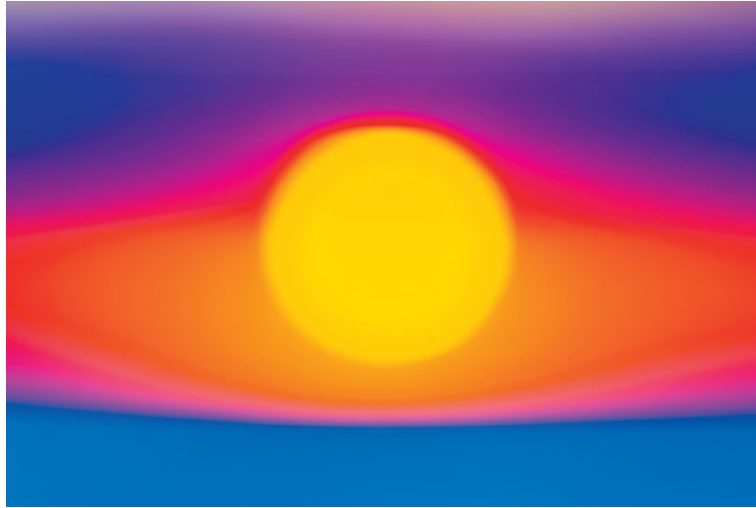

DUALITY COLLECTION
BEN WILLIAMS | FINE ART PHOTOGRAPHY

PIGMENT INK ON ARCHIVAL GOLD FIBRE GLOSS 310GSM AND FRAMED ART GLASS
MEASUREMENTS REFERS TO OVERALL FRAMED SIZE
ALL PHOTOS ARE LIMITED EDITION OF 10 TOTAL PRINTS

LUMINOSITY