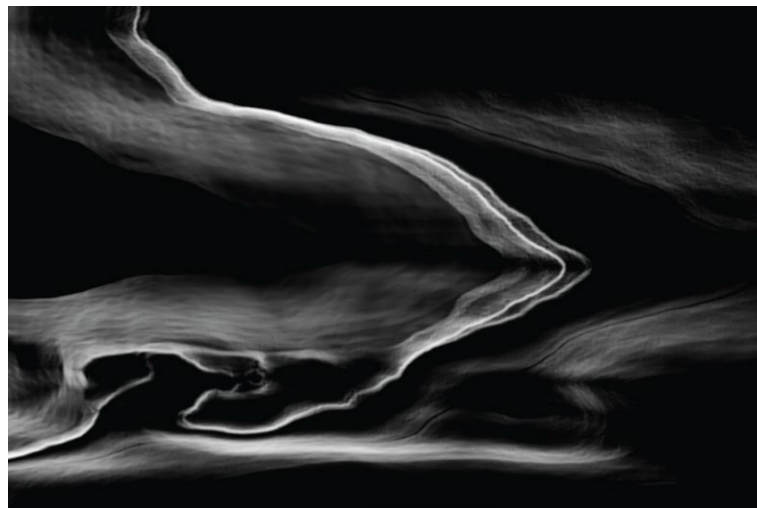

LUMINOSITY

UNITY

DUALITY COLLECTION
BEN WILLIAMS | FINE ART PHOTOGRAPHY

PIGMENT INK ON ARCHIVAL GOLD FIBRE GLOSS 310GSM AND FRAMED ART GLASS
MEASUREMENTS REFERS TO OVERALL FRAMED SIZE
ALL PHOTOS ARE LIMITED EDITION OF 10 TOTAL PRINTS

PULSE

ECHOES

DUALITY COLLECTION
BEN WILLIAMS | FINE ART PHOTOGRAPHY

PIGMENT INK ON ARCHIVAL GOLD FIBRE GLOSS 310GSM AND FRAMED ART GLASS
MEASUREMENTS REFERS TO OVERALL FRAMED SIZE
ALL PHOTOS ARE LIMITED EDITION OF 10 TOTAL PRINTS