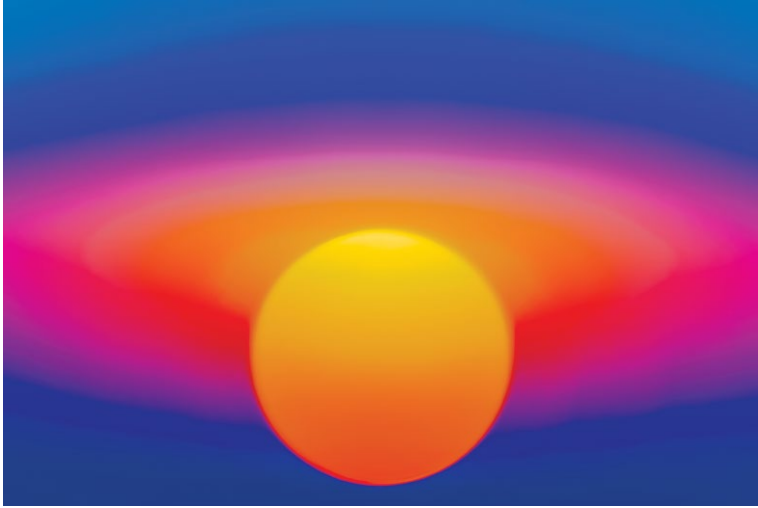

BLOOM

SYVÄ

EVOLUTION

SYMPHONY

DUALITY COLLECTION
BEN WILLIAMS | FINE ART PHOTOGRAPHY

PIGMENT INK ON ARCHIVAL GOLD FIBRE GLOSS 310GSM AND FRAMED ART GLASS
MEASUREMENTS REFERS TO OVERALL FRAMED SIZE
ALL PHOTOS ARE LIMITED EDITION OF 10 TOTAL PRINTS