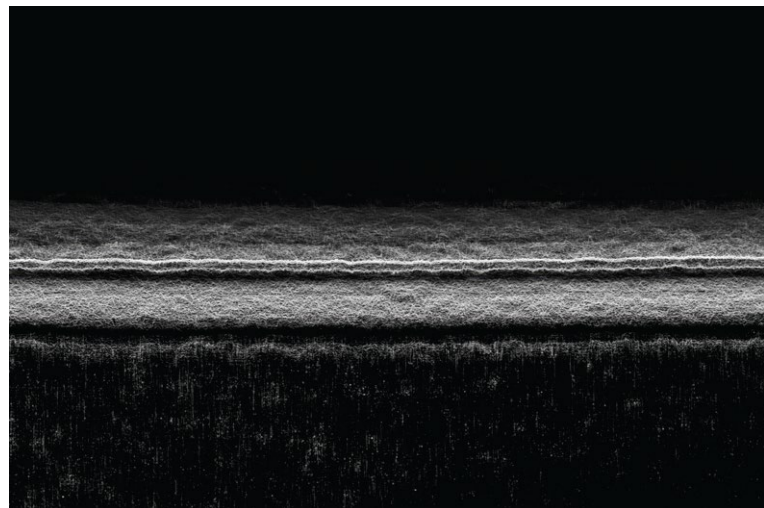

PULSE

ECHOES

DUALITY COLLECTION
BEN WILLIAMS | FINE ART PHOTOGRAPHY

PIGMENT INK ON ARCHIVAL GOLD FIBRE GLOSS 310GSM AND FRAMED ART GLASS
MEASUREMENTS REFERS TO OVERALL FRAMED SIZE
ALL PHOTOS ARE LIMITED EDITION OF 10 TOTAL PRINTS

BLOOM

SYVÄ

EVOLUTION

SYMPHONY

DUALITY COLLECTION
BEN WILLIAMS | FINE ART PHOTOGRAPHY

PIGMENT INK ON ARCHIVAL GOLD FIBRE GLOSS 310GSM AND FRAMED ART GLASS
MEASUREMENTS REFERS TO OVERALL FRAMED SIZE
ALL PHOTOS ARE LIMITED EDITION OF 10 TOTAL PRINTS